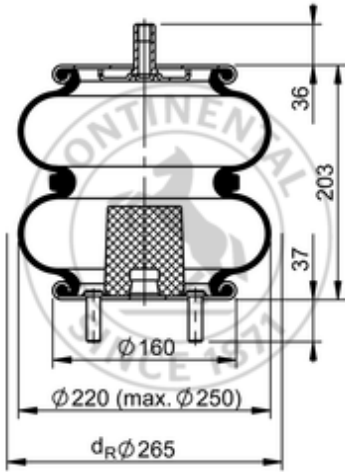

FD 200-19 1005 Brazil

75089

 lb	7.7 lb
	M12x1.5: max. 35 lbf ft
	M12x1.75: max. 35 lbf ft
	M18x2: max. 35 lbf ft

### Cross-reference

Firestone Style	20
Firestone No.	W01-095-0546