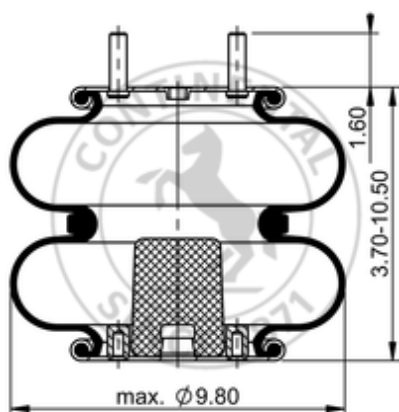

FD 200-19 315

64510

	7.7 lb
	1/2-13 UNC: max. 35 lbf ft
	1/4-18 NPTF: max. 22 lbf ft
	3/8-16 UNC: max. 20 lbf ft

Cross-reference

Firestone Style	20
Firestone No.	W01-358-6905
FleetPride	AS6905
Goodyear	2B9-206
Goodyear Flex No.	578923202
Taurus	6325
Triangle	AS-4315

TRP	AS69050
Automann	SP2B12R-6905

OE Manufacturer/Reference No.

Manufacturer	Original-part no.	Model
Dayton	354-6905	
EZ Ride	8030120	
Hendrickson	S-3518	
Hendrickson	S-5270	
Hendrickson	45843-1	
Loadguard	SC2071	
Navistar/Fleetrise	1685175C1	
Ridewell	1003586905C	
SAF Holland	57006905	
Silent Drive	AS-6882	
Spring Valley	AS-4315	
Taurus	AS218-6905	
Volvo	85101146	
Watson & Chalin	AS-0020	
Granning	6389	