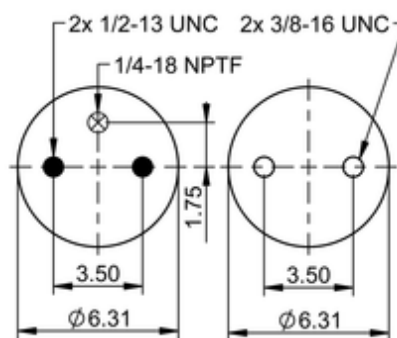

FD 200-19 315

64510

	7.7 lb
	1/2-13 UNC: max. 35 lbf ft
	1/4-18 NPTF: max. 22 lbf ft
	3/8-16 UNC: max. 20 lbf ft

Cross-reference

Firestone Style	20
Firestone No.	W01-358-6905
FleetPride	AS6905
Goodyear	2B9-206
Goodyear Flex No.	578923202
Taurus	6325
Triangle	AS-4315