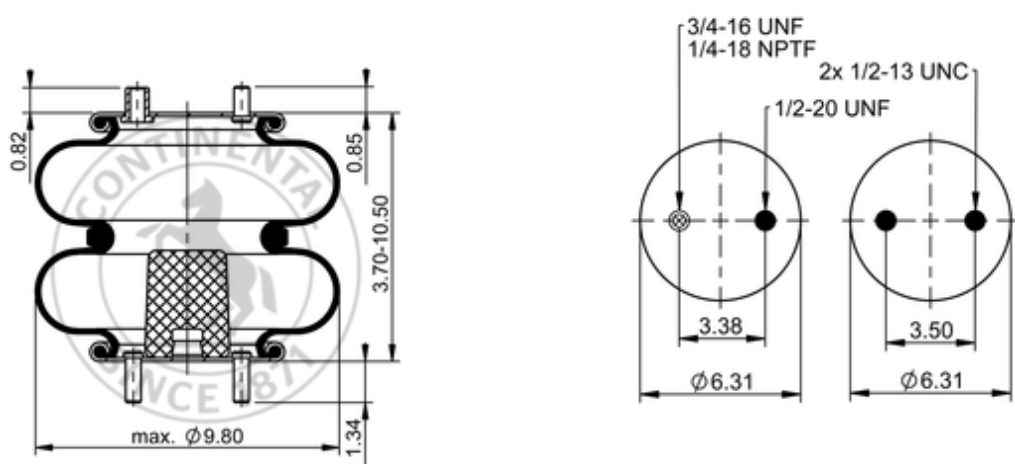

FD 200-19 448

64512

	7.6 lb
	1/2-20 UNF: max. 35 lbf ft
	1/4-18 NPTF: max. 22 lbf ft
	3/4-16 UNF: max. 50 lbf ft

Cross-reference

Firestone Style	20
Firestone No.	W01-358-6941
FleetPride	AS6941
Goodyear	2B9-280
Goodyear	2B9-265
Goodyear Flex No.	578923211
Goodyear Flex No.	578923206

Taurus	6325
Triangle	AS-4448
TRP	AS69410
Automann	SP2B12R-6941

OE Manufacturer/Reference No.

Manufacturer	Original-part no.	Model
Granning	7631	
Histeer	10302	
Link	1103-0002	
Loadguard	SC2124	
SAF Holland	57006941	
Suspensions, Inc.	200118	