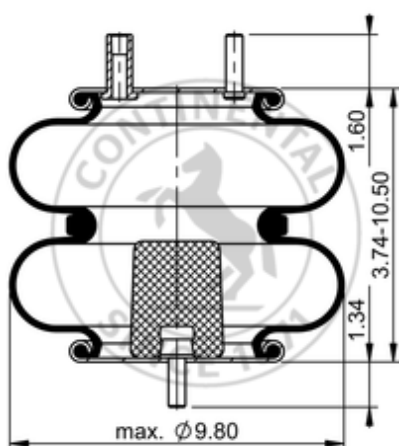

FD 200-19 452

64514

	7.6 lb
	1/2-13 UNC: max. 35 lbf ft
	1/4-18 NPTF: max. 22 lbf ft
	3/4-16 UNF: max. 50 lbf ft

Cross-reference

Firestone Style	20
Firestone No.	W01-358-6932
Firestone No.	W01-358-7686
FleetPride	AS6932
Goodyear	2B9-246
Goodyear Flex No.	578923211
Taurus	6325

Triangle	AS-4452
TRP	AS69320
TRP	AS76860
Automann	SP2B12R-6932

OE Manufacturer/Reference No.

Manufacturer	Original-part no.	Model
Ridewell	1003586932C	
Loadguard	SC2046	
Rowe Truck	0035ASC1600	
Rowe Truck	0035ASC2500	