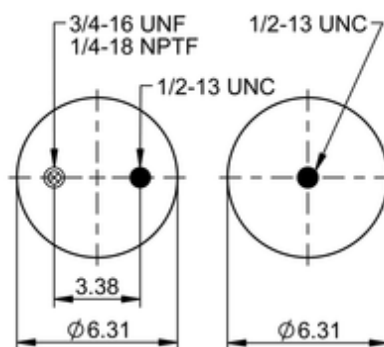

FD 200-19 452

64514

	7.6 lb
	1/2-13 UNC: max. 35 lbf ft
	1/4-18 NPTF: max. 22 lbf ft
	3/4-16 UNF: max. 50 lbf ft

Cross-reference

Firestone Style	20
Firestone No.	W01-358-6932
Firestone No.	W01-358-7686
FleetPride	AS6932
Goodyear	2B9-246
Goodyear Flex No.	578923211
Taurus	6325