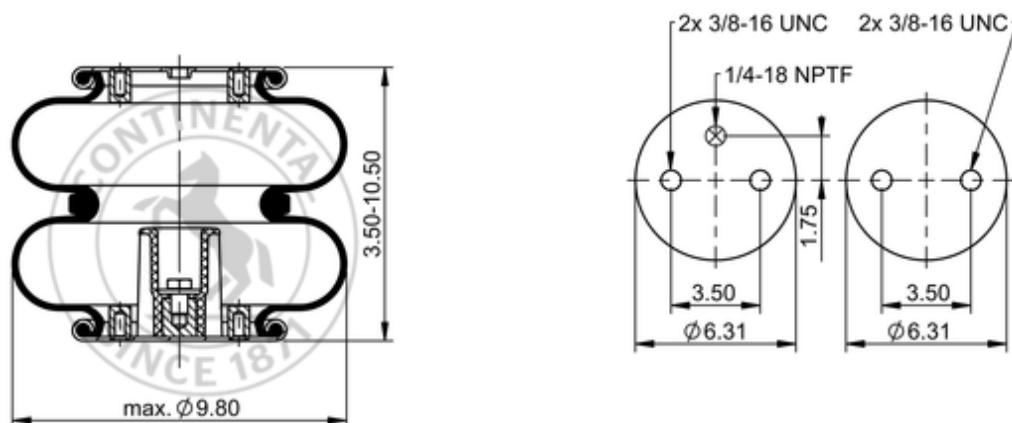

FD 200-19 499

64515

 lb	7 lb
	1/4-18 NPTF: max. 22 lbf ft
	3/8-16 UNC: max. 20 lbf ft

<b>Manufacturer</b>	<b>Original-part no.</b>	<b>Model</b>
Granning	4848	
Loadguard	SC2010	
Granning	702932-01	
Hendrickson	S-14318	
Hendrickson	3318	
Sauer	P50-733A	
Suspensions, Inc.	200042	
R&S Truck	1027505	
Navistar/Fleetrte	554784C1	
Arvin Meritor	201548	
Navistar/Fleetrte	2B9-491	
Freightliner	16-14318-000	
Taurus	AS218-6902	
Ridewell	S1728C	