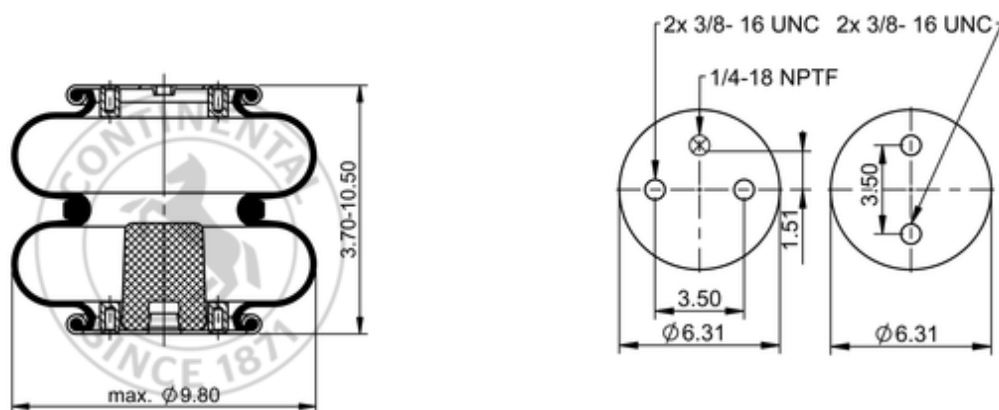

FD 200-19 504

64516

	7.6 lb
	1/4-18 NPTF: max. 22 lbf ft
	3/8-16 UNC: max. 20 lbf ft

Cross-reference

Firestone Style	20
Firestone No.	W01-358-6926
FleetPride	AS6926
Goodyear	2B9-288
Goodyear Flex No.	578923211
Taurus	6325
Triangle	AS-4504
TRP	AS69260
Automann	SP2B12R-6926