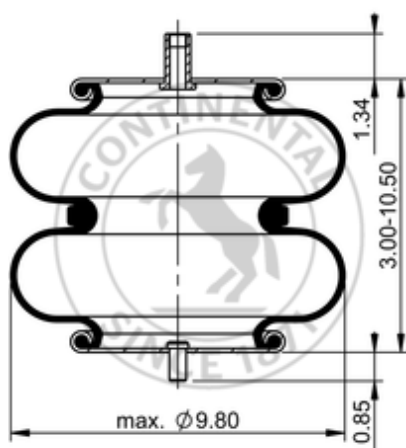

FD 200-19 505

64517

	6.3 lb
	1/2-13 UNC: max. 35 lbf ft
	1/4-18 NPTF: max. 22 lbf ft
	3/4-16 UNF: max. 50 lbf ft

Cross-reference

Firestone Style	20
Firestone No.	W01-358-6897
FleetPride	AS6897
Goodyear	2B9-229
Goodyear Flex No.	578923211
Taurus	6325
Triangle	AS-4505

TRP	AS68970
Automann	SP2B12R-6897

OE Manufacturer/Reference No.

Manufacturer	Original-part no.	Model
Brake & Wheel	M3528	
Ridewell	1003586897C	
Navistar/Fleetrite	2B9-490	
Watson & Chalin	AS-0058	