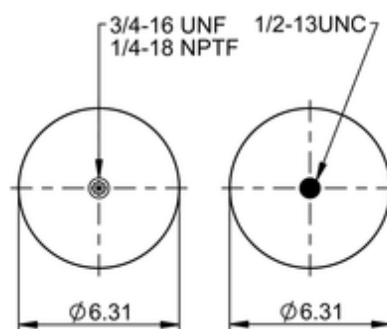

FD 200-19 505

64517

	6.3 lb
	1/2-13 UNC: max. 35 lbf ft
	1/4-18 NPTF: max. 22 lbf ft
	3/4-16 UNF: max. 50 lbf ft

Cross-reference

Firestone Style	20
Firestone No.	W01-358-6897
FleetPride	AS6897
Goodyear	2B9-229
Goodyear Flex No.	578923211
Taurus	6325
Triangle	AS-4505