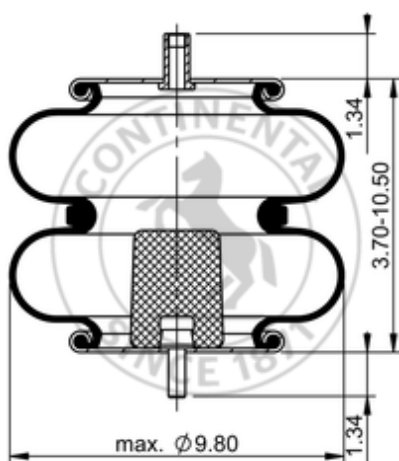

FD 200-19 510

64519

	7.5 lb
	1/2-13 UNC: max. 35 lbf ft
	1/4-18 NPTF: max. 22 lbf ft
	3/4-16 UNF: max. 50 lbf ft

Cross-reference

Firestone Style	20
Firestone No.	W01-358-7788
FleetPride	AS7788
Goodyear	2B9-245
Goodyear Flex No.	578923202
Taurus	6325
Triangle	AS-4510

TRP	AS77880
Automann	SP2B12R-7788

OE Manufacturer/Reference No.

Manufacturer	Original-part no.	Model
Watson & Chalin	AS-0088	