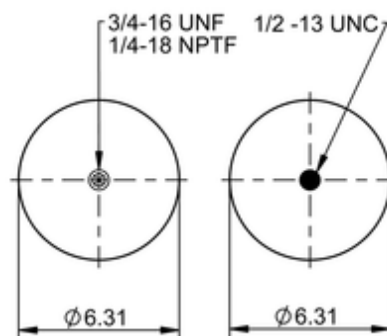

FD 200-19 510

64519

	7.5 lb
	1/2-13 UNC: max. 35 lbf ft
	1/4-18 NPTF: max. 22 lbf ft
	3/4-16 UNF: max. 50 lbf ft

Cross-reference

Firestone Style	20
Firestone No.	W01-358-7788
FleetPride	AS7788
Goodyear	2B9-245
Goodyear Flex No.	578923202
Taurus	6325
Triangle	AS-4510

TRP	AS77880
Automann	SP2B12R-7788

OE Manufacturer/Reference No.

Manufacturer	Original-part no.	Model
Watson & Chalin	AS-0088	