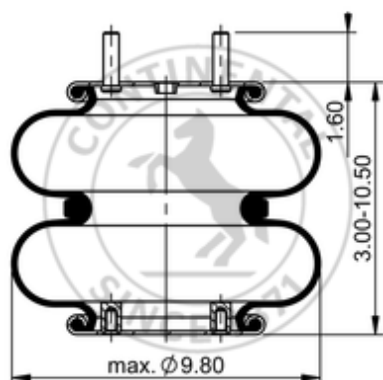

FD 200-19 539

64520

	6.6 lb
	1/2-13 UNC: max. 35 lbf ft
	1/4-18 NPTF: max. 22 lbf ft
	3/8-16 UNC: max. 20 lbf ft

Cross-reference

Firestone Style	20
Firestone No.	W01-358-6890
Goodyear	2B9-606
Goodyear Flex No.	578923211
Taurus	6325
Triangle	AS-4539
TRP	AS68900

Automann

SP2B12R-6890

OE Manufacturer/Reference No.

Manufacturer	Original-part no.	Model
SAF Holland	90557228	