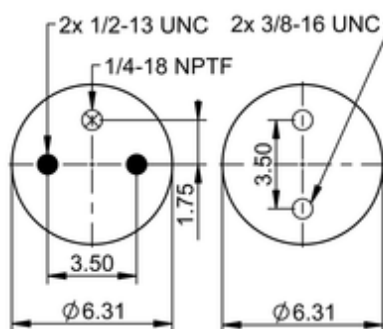

FD 200-19 539

64520

	6.6 lb
	1/2-13 UNC: max. 35 lbf ft
	1/4-18 NPTF: max. 22 lbf ft
	3/8-16 UNC: max. 20 lbf ft

Cross-reference

Firestone Style	20
Firestone No.	W01-358-6890
Goodyear	2B9-606
Goodyear Flex No.	578923211
Taurus	6325
Triangle	AS-4539
TRP	AS68900

Automann

SP2B12R-6890

OE Manufacturer/Reference No.

Manufacturer	Original-part no.	Model
SAF Holland	90557228	