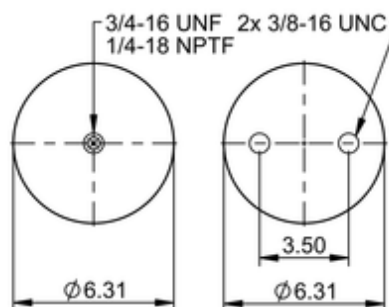

FD 200-19 713

67705

 lb	6.4 lb
	1/4-18 NPTF: max. 22 lbf ft
	3/4-16 UNF: max. 50 lbf ft
	3/8-16 UNC: max. 20 lbf ft

Cross-reference

Firestone Style	20F
Firestone No.	W01-358-7795
FleetPride	AS7795
Goodyear	2B10-226
Goodyear Flex No.	578923250
Triangle	AS-4713
TRP	AS77950