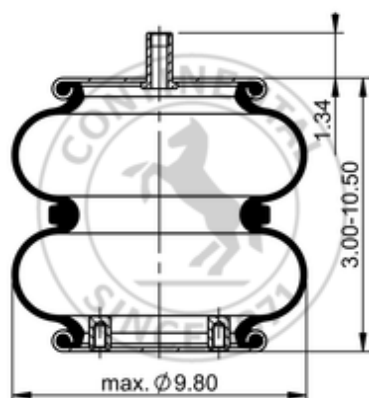

FD 200-19 713

67705

 lb	6.4 lb
	1/4-18 NPTF: max. 22 lbf ft
	3/4-16 UNF: max. 50 lbf ft
	3/8-16 UNC: max. 20 lbf ft

Cross-reference

Firestone Style	20F
Firestone No.	W01-358-7795
FleetPride	AS7795
Goodyear	2B10-226
Goodyear Flex No.	578923250
Triangle	AS-4713
TRP	AS77950

Automann

SP2B12R-7795

OE Manufacturer/Reference No.

Manufacturer	Original-part no.	Model
Hendrickson	B-14486	
Hendrickson	3317	
Watson & Chalin	AS-0146-1G	