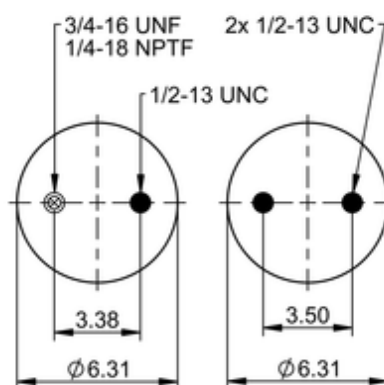

FD 200-19 724

64712

	7.2 lb
	1/2-13 UNC: max. 35 lbf ft
	1/4-18 NPTF: max. 22 lbf ft
	3/4-16 UNF: max. 50 lbf ft

Cross-reference

Firestone Style	20
Firestone No.	W01-358-6884
FleetPride	AS6884
Triangle	AS-4724
Automann	SP2B12R-6884