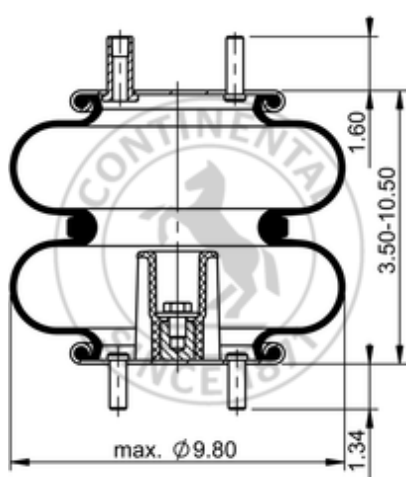

FD 200-19 724

64712

	7.2 lb
	1/2-13 UNC: max. 35 lbf ft
	1/4-18 NPTF: max. 22 lbf ft
	3/4-16 UNF: max. 50 lbf ft

Cross-reference

Firestone Style	20
Firestone No.	W01-358-6884
FleetPride	AS6884
Triangle	AS-4724
Automann	SP2B12R-6884

OE Manufacturer/Reference No.

Manufacturer	Original-part no.	Model
Link	1103-0019	