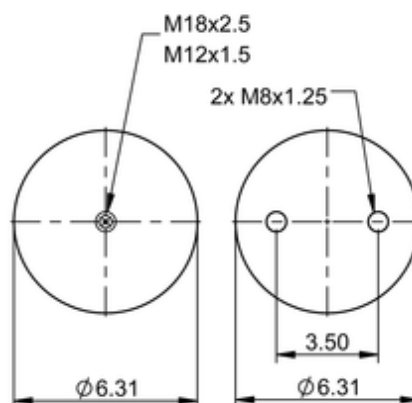

FD 200-19 810 Brazil

67549

	6.4 lb
	M12x1.5: max. 22 lbf ft
	M18: max. 35 lbf ft
	M8: max. 20 lbf ft

Cross-reference

Phoenix	SP 2 B 12 R
Firestone Style	20
Firestone No.	W01-095-0353
Goodyear	578 2 2 8520
Goodyear Flex No.	578 2 3 8325
Airtech Ref.	140553
Airtech No.	A2 220 K16