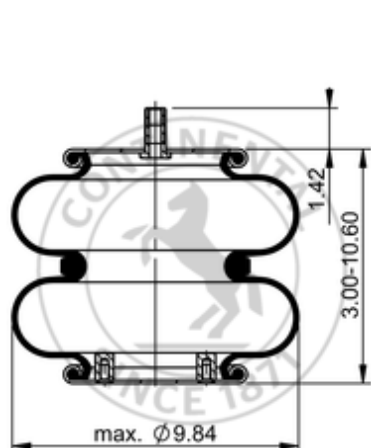

FD 200-19 810 Brazil

67549

	6.4 lb
	M12x1.5: max. 22 lbf ft
	M18: max. 35 lbf ft
	M8: max. 20 lbf ft

Cross-reference

Phoenix	SP 2 B 12 R
Firestone Style	20
Firestone No.	W01-095-0353
Goodyear	578 2 2 8520
Goodyear Flex No.	578 2 3 8325
Airtech Ref.	140553
Airtech No.	A2 220 K16

OE Manufacturer/Reference No.

Manufacturer	Original-part no.	Model
A Guerra	5036 002 015006	
Ibero	MOP.059.000.003	
RANDON	212100278	
Volvo	212100278	NH 12 / FH 12