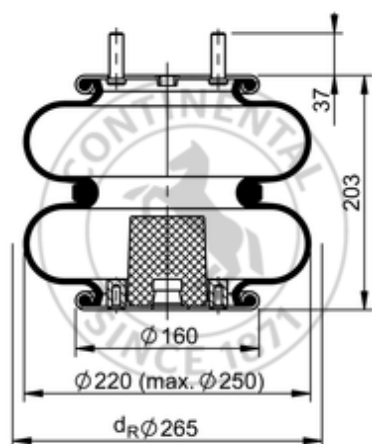

FD 200-19 823 Brazil

68651

	7.7 lb
	1/4-18 NPTF: max. 20 lbf ft
	M12x1.75: max. 35 lbf ft
	M8: max. 20 lbf ft

Cross-reference

Firestone Style	20
Firestone No.	W01-095-0313
Goodyear	578 2 2 8521
Goodyear Flex No.	578 2 3 8325
Airtech Ref.	140552
Airtech No.	A2 220 K15

OE Manufacturer/Reference No.

Manufacturer	Original-part no.	Model
Jost	AD00076J00	
STARA	79114138	Gladiator 2700