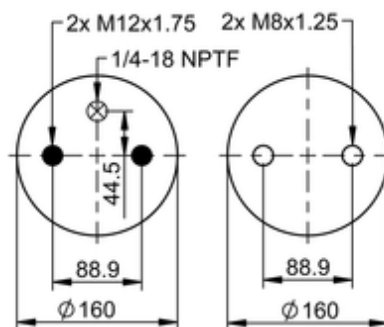

FD 200-19 823 Brazil

68651

	7.7 lb
	1/4-18 NPTF: max. 20 lbf ft
	M12x1.75: max. 35 lbf ft
	M8: max. 20 lbf ft

Cross-reference

Firestone Style	20
Firestone No.	W01-095-0313
Goodyear	578 2 2 8521
Goodyear Flex No.	578 2 3 8325
Airtech Ref.	140552
Airtech No.	A2 220 K15