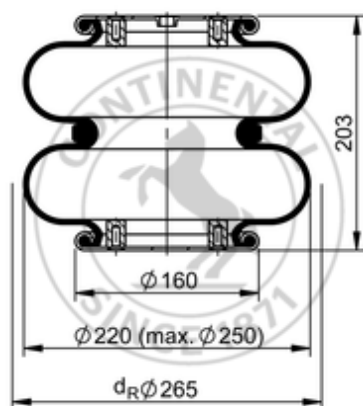

FD 200-19 842 Brazil

68647

	6.4 lb
	1/4-18 NPTF: max. 20 lbf ft
	M8: max. 20 lbf ft

Cross-reference

Firestone Style	20
Firestone No.	W01-095-0255
Goodyear	578 2 2 8649
Goodyear Flex No.	578 2 3 8325
Airtech Ref.	140554
Airtech No.	A2 220 K17

OE Manufacturer/Reference No.

Manufacturer	Original-part no.	Model
Noma	9200165	
RANDON	218004237	