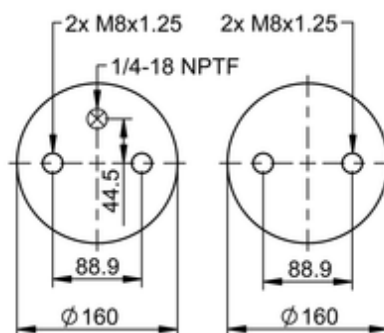

FD 200-19 842 Brazil

68647

	6.4 lb
	1/4-18 NPTF: max. 20 lbf ft
	M8: max. 20 lbf ft

Cross-reference

Firestone Style	20
Firestone No.	W01-095-0255
Goodyear	578 2 2 8649
Goodyear Flex No.	578 2 3 8325
Airtech Ref.	140554
Airtech No.	A2 220 K17