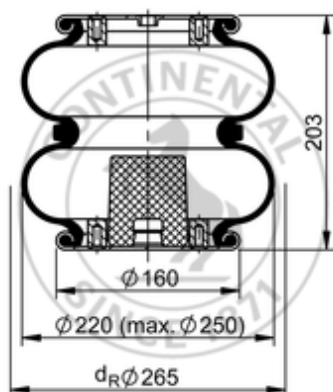

FD 200-19 852 Brazil

70399

	7.5 lb
	1/4-18 NPTF: max. 20 lbf ft
	M8: max. 20 lbf ft

Cross-reference

Firestone Style	20
Firestone No.	W01-095-0285
Goodyear	578 2 2 8650
Goodyear Flex No.	578 2 3 8325

OE Manufacturer/Reference No.

Manufacturer	Original-part no.	Model
RANDON	218004237	