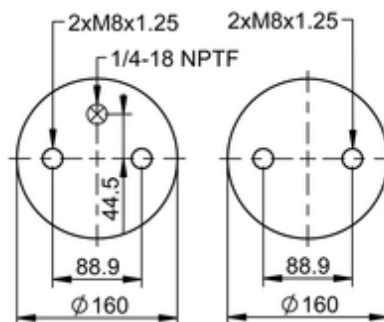

FD 200-19 852 Brazil

70399

	7.5 lb
	1/4-18 NPTF: max. 20 lbf ft
	M8: max. 20 lbf ft

Cross-reference

Firestone Style	20
Firestone No.	W01-095-0285
Goodyear	578 2 2 8650
Goodyear Flex No.	578 2 3 8325

OE Manufacturer/Reference No.