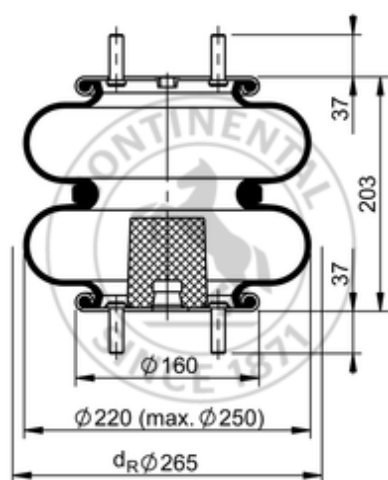

FD 200-19 853 Brazil

70400

	7.7 lb
	1/4-18 NPTF: max. 22 lbf ft
	M12x1.75: max. 35 lbf ft

Cross-reference

Firestone Style	20
Firestone No.	W01-095-0385
Goodyear	578 2 2 8652
Goodyear Flex No.	578 2 3 8325