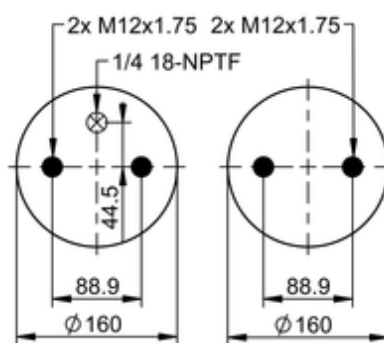

FD 200-19 853 Brazil

70400

	7.7 lb
	1/4-18 NPTF: max. 22 lbf ft
	M12x1.75: max. 35 lbf ft

Cross-reference

Firestone Style	20
Firestone No.	W01-095-0385
Goodyear	578 2 2 8652
Goodyear Flex No.	578 2 3 8325