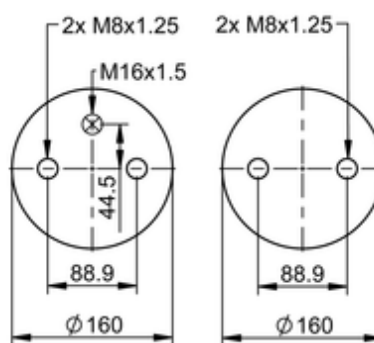

FD 200-19 902 Brazil

73182

	6.4 lb
	M16x1.5: max. 22 lbf ft
	M8: max. 20 lbf ft

### Cross-reference

Firestone Style	20
Firestone No.	W01-095-0355
Goodyear	578 2 2 8405
Goodyear Flex No.	578 2 3 8325