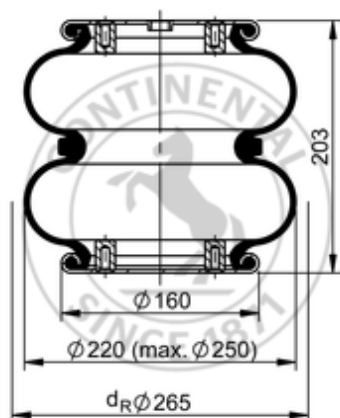

FD 200-19 902 Brazil

73182

	6.4 lb
	M16x1.5: max. 22 lbf ft
	M8: max. 20 lbf ft

### Cross-reference

Firestone Style	20
Firestone No.	W01-095-0355
Goodyear	578 2 2 8405
Goodyear Flex No.	578 2 3 8325

### OE Manufacturer/Reference No.

Manufacturer	Original-part no.	Model
RANDON	212100278	