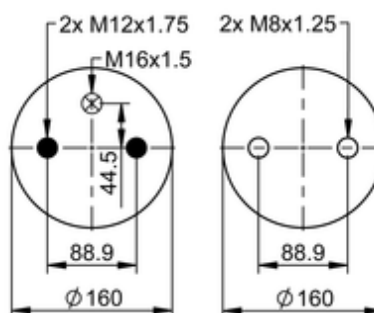

FD 200-19 923 Brazil

73476

	6.4 lb
	M12x1.75: max. 35 lbf ft
	M16x1.5: max. 22 lbf ft
	M8: max. 20 lbf ft

Cross-reference

Goodyear	578 2 2 8761
Goodyear Flex No.	578 2 3 8325

OE Manufacturer/Reference No.

Manufacturer	Original-part no.	Model
Silpa	2210200196	