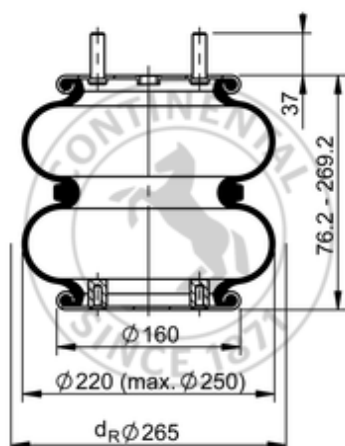

FD 200-19 923 Brazil

73476

	6.4 lb
	M12x1.75: max. 35 lbf ft
	M16x1.5: max. 22 lbf ft
	M8: max. 20 lbf ft

Cross-reference

Goodyear	578 2 2 8761
Goodyear Flex No.	578 2 3 8325

OE Manufacturer/Reference No.

Manufacturer	Original-part no.	Model
Silpa	2210200196	