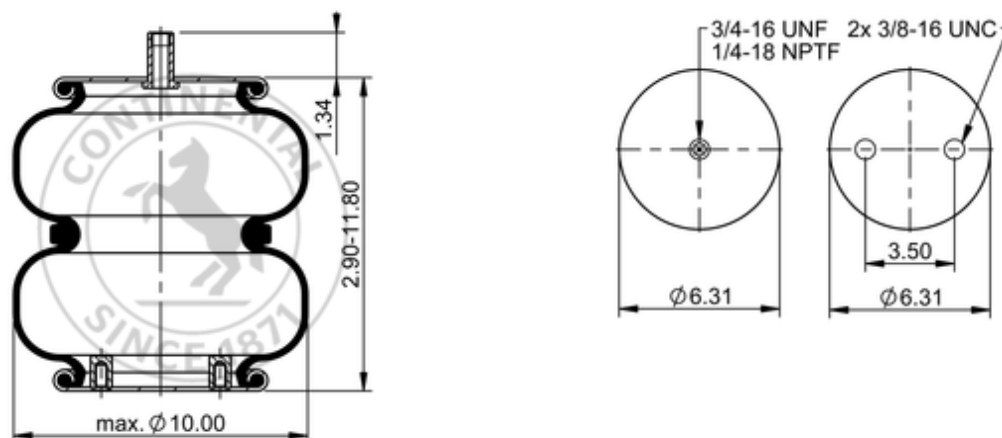

FD 200-22 524

64602

 lb	6.6 lb
	1/4-18 NPTF: max. 22 lbf ft
	3/4-16 UNF: max. 50 lbf ft
	3/8-16 UNC: max. 20 lbf ft

### Cross-reference

Firestone Style	20-1
Firestone No.	W01-358-7897
FleetPride	AS7795
Taurus	6395
Triangle	AS-4524
Automann	SP2B12RB-7897

**OE Manufacturer/Reference No.**

<b>Manufacturer</b>	<b>Original-part no.</b>	<b>Model</b>
Hendrickson	002878	