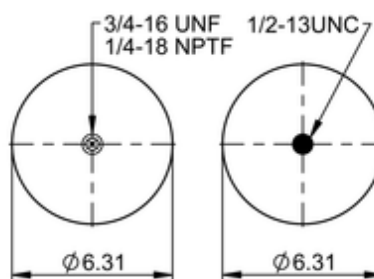

FD 200-22 706

64665

	6.5 lb
	1/2-13 UNC: max. 35 lbf ft
	1/4-18 NPTF: max. 22 lbf ft
	3/4-16 UNF: max. 50 lbf ft