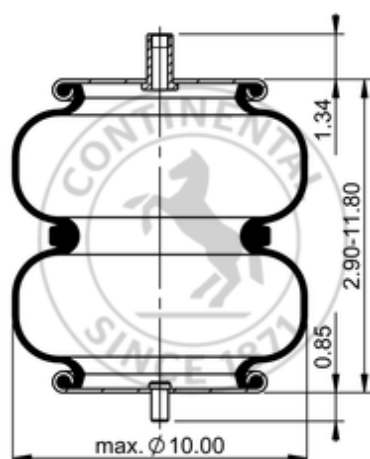

FD 200-22 706

64665

	6.5 lb
	1/2-13 UNC: max. 35 lbf ft
	1/4-18 NPTF: max. 22 lbf ft
	3/4-16 UNF: max. 50 lbf ft

### Cross-reference

Firestone Style	20-1
Firestone No.	W01-358-6886
FleetPride	AS6886
Goodyear	2B9-229
Goodyear Flex No.	578923211
Triangle	AS-4706
TRP	AS68860

Automann

SP2B12RB-6886

**OE Manufacturer/Reference No.**

<b>Manufacturer</b>	<b>Original-part no.</b>	<b>Model</b>
Reyco	701784-01	
Watson & Chalin	AS-0058-1F	