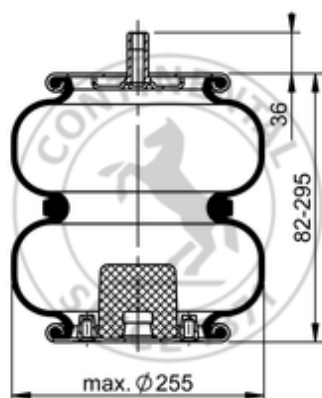

FD 200-22 792 Brazil

67972

	7.5 lb
	M10: max. 20 lbf ft
	M12x1.5: max. 22 lbf ft
	M18: max. 35 lbf ft

### Cross-reference

Firestone Style	257-1
Firestone No.	W01-095-0554

### OE Manufacturer/Reference No.

Manufacturer	Original-part no.	Model
KLL	8035228B01	