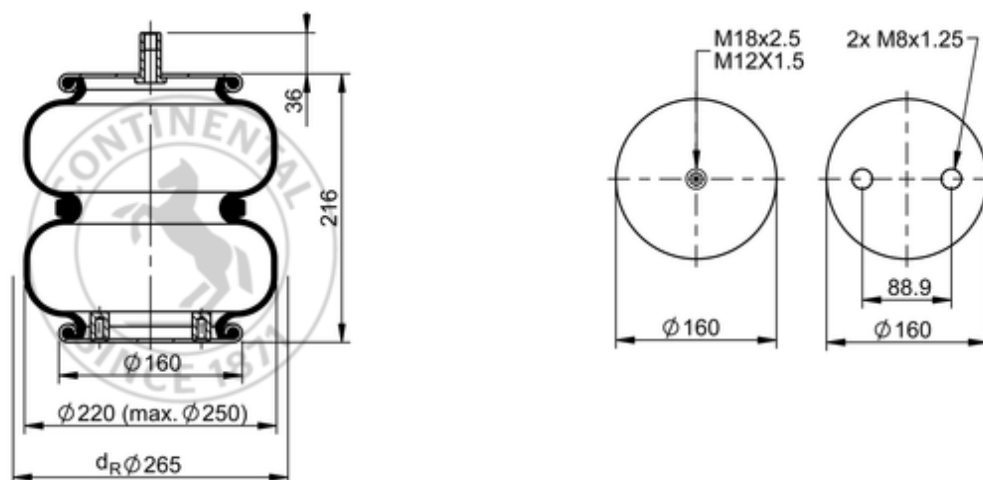

FD 200-22 811 Brazil

67550

	6.6 lb
	M12x1.5: max. 22 lbf ft
	M18: max. 35 lbf ft
	M8: max. 20 lbf ft

Cross-reference

Firestone Style	257-1
Firestone No.	W01-095-0439
Goodyear	578 2 2 8736
Goodyear Flex No.	578 2 3 8342
Airtech Ref.	140583
Airtech No.	A2 225 30 K01

OE Manufacturer/Reference No.

Manufacturer	Original-part no.	Model
A Guerra	5002004238003	
KLL	8085217B01	
Noma	9203119	