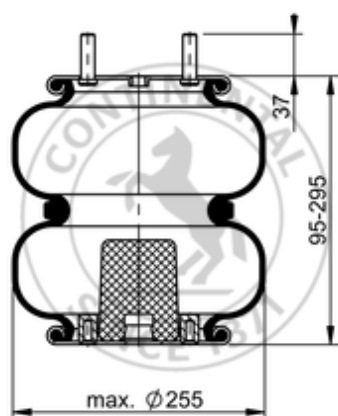

FD 200-22 834 Brazil

67986

	7.7 lb
	1/4-18 NPTF: max. 20 lbf ft
	M12x1.75: max. 35 lbf ft
	M8: max. 20 lbf ft

Cross-reference

Firestone Style	20
Firestone No.	W01-095-0594
Goodyear	578 2 2 8735
Goodyear Flex No.	578 2 3 8225

OE Manufacturer/Reference No.

Manufacturer	Original-part no.	Model
--------------	-------------------	-------

Jost	AD00909J00
Jost	212100337