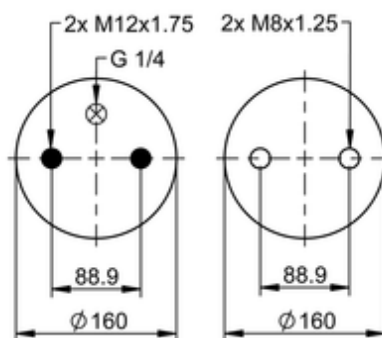

FD 200-22 834 Brazil

67986

	7.7 lb
	1/4-18 NPTF: max. 20 lbf ft
	M12x1.75: max. 35 lbf ft
	M8: max. 20 lbf ft

Cross-reference

Firestone Style	20
Firestone No.	W01-095-0594
Goodyear	578 2 2 8735
Goodyear Flex No.	578 2 3 8225