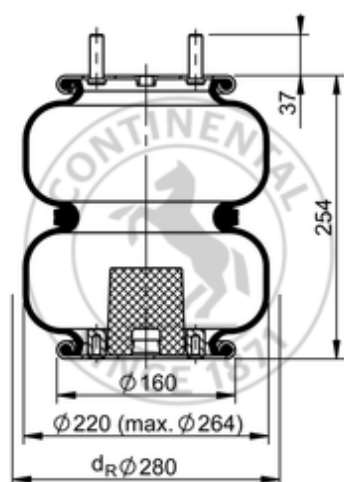

FD 200-25 809 Brazil

67548

	7.9 lb
	1/4-18 NPTF: max. 20 lbf ft
	M12x1.75: max. 35 lbf ft
	M8: max. 20 lbf ft

Cross-reference

Firestone Style	20 - 2
Firestone No.	W01-095-0327
Goodyear	578 2 2 8657
Goodyear Flex No.	578 2 3 8332
Airtech Ref.	140577
Airtech No.	A2 220 30 K14

OE Manufacturer/Reference No.

Manufacturer	Original-part no.	Model
FACCHINI	0308501713	