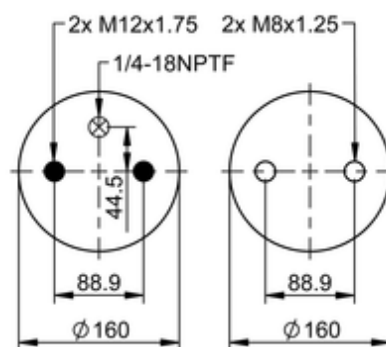

FD 200-25 809 Brazil

67548

	7.9 lb
	1/4-18 NPTF: max. 20 lbf ft
	M12x1.75: max. 35 lbf ft
	M8: max. 20 lbf ft

Cross-reference

Firestone Style	20 - 2
Firestone No.	W01-095-0327
Goodyear	578 2 2 8657
Goodyear Flex No.	578 2 3 8332
Airtech Ref.	140577
Airtech No.	A2 220 30 K14