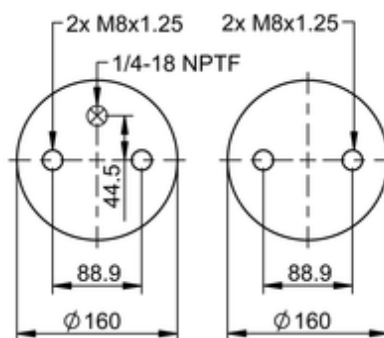

FD 200-25 843 Brazil

68648

	7.9 lb
	1/4-18 NPTF: max. 20 lbf ft
	M8: max. 20 lbf ft

Cross-reference

Firestone Style	20-2
Firestone No.	W01-095-0256
Goodyear	578 2 2 8656
Goodyear Flex No.	578 2 3 8332
Airtech Ref.	140569
Airtech No.	A2 220 30 K06