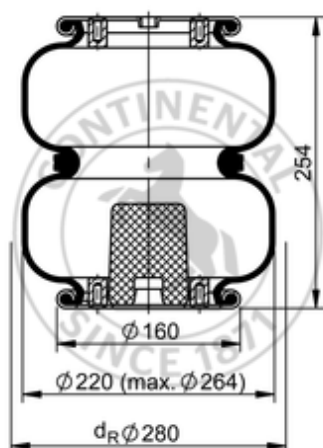

FD 200-25 843 Brazil

68648

	7.9 lb
	1/4-18 NPTF: max. 20 lbf ft
	M8: max. 20 lbf ft

Cross-reference

Firestone Style	20-2
Firestone No.	W01-095-0256
Goodyear	578 2 2 8656
Goodyear Flex No.	578 2 3 8332
Airtech Ref.	140569
Airtech No.	A2 220 30 K06