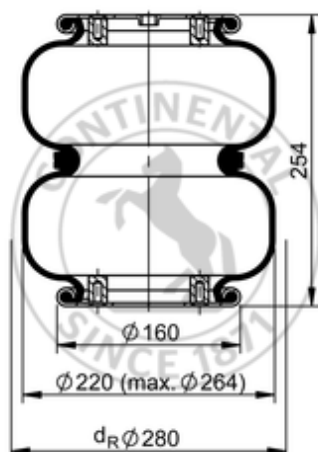

FD 200-25 855 Brazil

70402

	6.8 lb
	1/4-18 NPTF: max. 20 lbf ft
	M8: max. 20 lbf ft

Cross-reference

Firestone Style	20 - 2
Firestone No.	W01-095-0287
Goodyear	578 2 2 8655
Goodyear Flex No.	578 2 3 8332

OE Manufacturer/Reference No.

Manufacturer	Original-part no.	Model
Silpa	2210200227	