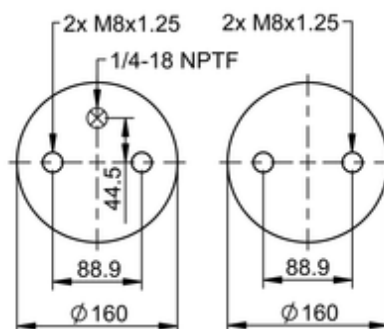

FD 200-25 855 Brazil

70402

	6.8 lb
	1/4-18 NPTF: max. 20 lbf ft
	M8: max. 20 lbf ft

Cross-reference

Firestone Style	20 - 2
Firestone No.	W01-095-0287
Goodyear	578 2 2 8655
Goodyear Flex No.	578 2 3 8332

OE Manufacturer/Reference No.