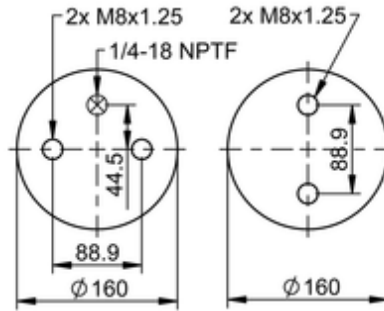

FD 200-25 856 Brazil

70403

	6.8 lb
	1/4-18 NPTF: max. 20 lbf ft
	M8: max. 20 lbf ft

Cross-reference

Firestone Style	20-2
Firestone No.	W01-095-0462

OE Manufacturer/Reference No.

Manufacturer	Original-part no.	Model
--------------	-------------------	-------