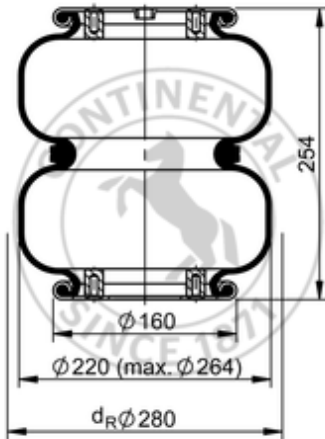

FD 200-25 856 Brazil

70403

	6.8 lb
	1/4-18 NPTF: max. 20 lbf ft
	M8: max. 20 lbf ft

Cross-reference

Firestone Style	20-2
Firestone No.	W01-095-0462

OE Manufacturer/Reference No.

Manufacturer	Original-part no.	Model
--------------	-------------------	-------