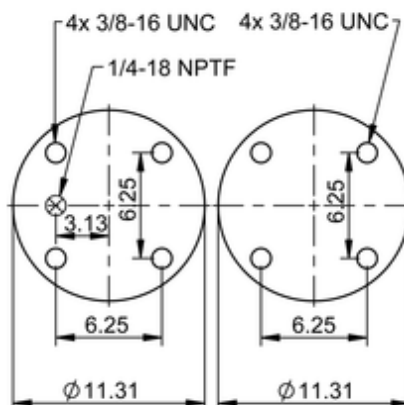

FD 530-22 321

64545

	20.5 lb
	1/4-18 NPTF: max. 22 lbf ft
	3/8-16 UNC: max. 20 lbf ft

Cross-reference

Firestone Style	21
Firestone No.	W01-358-7136
FleetPride	AS7136
Goodyear	2B14-356
Goodyear Flex No.	578923353
Taurus	6329
Triangle	AS-4321
TRP	AS71360
Automann	SP2B34R-7136

OE Manufacturer/Reference No.

Manufacturer	Original-part no.	Model
Brake & Wheel	M3503	
Volvo	3130489	
Dayton	354-7136	
Granning	1626	
Hendrickson	S-1080	
Loadguard	SC2014	
Navistar/Fleetrite	554798C1	
R&S Truck	1027556	
Ridewell	1003587136C	
SAF Holland	57007136	
Watson & Chalin	AS-0004	