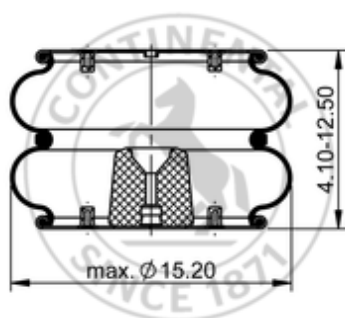

FD 530-22 321

64545

	20.5 lb
	1/4-18 NPTF: max. 22 lbf ft
	3/8-16 UNC: max. 20 lbf ft

Cross-reference

Firestone Style	21
Firestone No.	W01-358-7136
FleetPride	AS7136
Goodyear	2B14-356
Goodyear Flex No.	578923353
Taurus	6329
Triangle	AS-4321
TRP	AS71360
Automann	SP2B34R-7136

OE Manufacturer/Reference No.

Manufacturer	Original-part no.	Model
Brake & Wheel	M3503	
Volvo	3130489	
Dayton	354-7136	
Granning	1626	
Hendrickson	S-1080	
Loadguard	SC2014	
Navistar/Fleetrite	554798C1	
R&S Truck	1027556	
Ridewell	1003587136C	
SAF Holland	57007136	
Watson & Chalin	AS-0004	