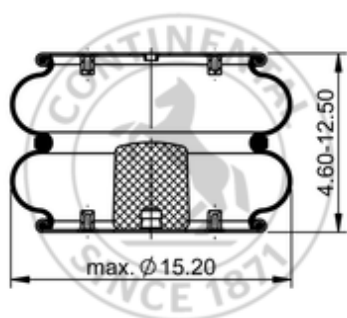

FD 530-22 342

64546

	20.5 lb
	1/4-18 NPTF: max. 22 lbf ft
	3/8-16 UNC: max. 20 lbf ft

### Cross-reference

Firestone Style	21
Firestone No.	W01-358-7146
FleetPride	AS7146
Goodyear	2B14-355
Goodyear Flex No.	578923353
Taurus	6329
Triangle	AS-4342
TRP	AS71460
Automann	SP2B34R-7146

**OE Manufacturer/Reference No.**

<b>Manufacturer</b>	<b>Original-part no.</b>	<b>Model</b>
American Carrier	8003-005	
Dayton	354-7146	
Hendrickson	S-13046	
Loadguard	SC2017	
Navistar/Fleetrite	554797C1	
Ridewell	1003587146C	
SAF Holland	90557024	
SAF Holland	90557039	