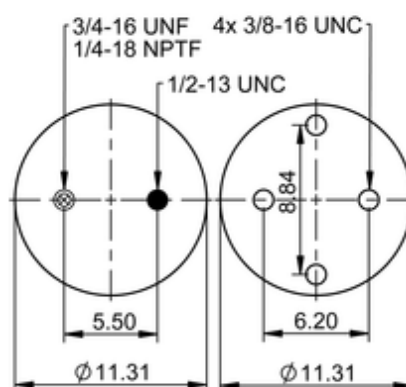

FD 530-22 345

64547

	20.5 lb
	1/4-18 NPTF: max. 22 lbf ft
	3/4-16 UNF: max. 50 lbf ft
	3/8-16 UNC: max. 20 lbf ft

Cross-reference

Firestone Style	21
Firestone No.	W01-358-7123
FleetPride	AS7123
Goodyear	2B14-367
Goodyear Flex No.	578923353
Taurus	6329
Triangle	AS-4345

TRP	AS71230
Automann	SP2B34R-7123

OE Manufacturer/Reference No.

Manufacturer	Original-part no.	Model
Dayton	354-7123	
Hendrickson	S-13048	
Kwik Loc/Todco	53671	
Loadguard	SC2080	
Navistar/Fleetrite	1685184C1	
SAF Holland	57007123	
Ridewell	1003587123C	