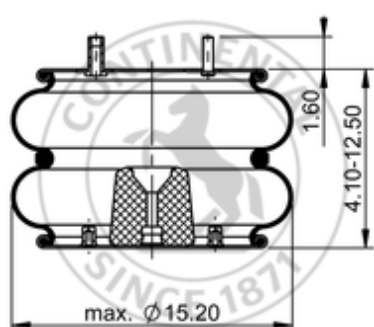

FD 530-22 345

64547

	20.5 lb
	1/4-18 NPTF: max. 22 lbf ft
	3/4-16 UNF: max. 50 lbf ft
	3/8-16 UNC: max. 20 lbf ft

Cross-reference

Firestone Style	21
Firestone No.	W01-358-7123
FleetPride	AS7123
Goodyear	2B14-367
Goodyear Flex No.	578923353
Taurus	6329
Triangle	AS-4345

TRP	AS71230
Automann	SP2B34R-7123

OE Manufacturer/Reference No.

Manufacturer	Original-part no.	Model
Dayton	354-7123	
Hendrickson	S-13048	
Kwik Loc/Todco	53671	
Loadguard	SC2080	
Navistar/Fleetrite	1685184C1	
SAF Holland	57007123	
Ridewell	1003587123C	