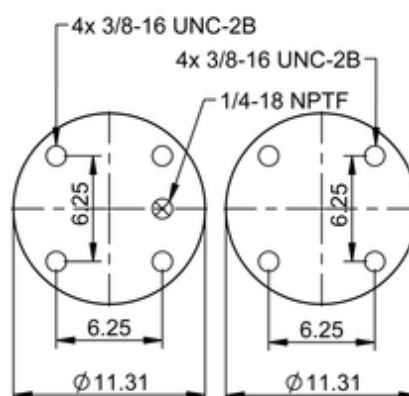

FD 530-22 374

64548

 lb	17.7 lb
	1/4-18 NPTF: max. 22 lbf ft
	3/8-16 UNC: max. 20 lbf ft

Cross-reference

Firestone Style	21
Firestone No.	W01-358-7145
FleetPride	AS7145
Goodyear	2B14-354
Goodyear Flex No.	578923353
Taurus	6329
Triangle	AS-4374
TRP	AS71450
Automann	SP2B34R-7145

OE Manufacturer/Reference No.

Manufacturer	Original-part no.	Model
Brake & Wheel	M3505	
Volvo	352033204	
Volvo	352033205	
Dayton	354-7145	
Hendrickson	S-13038	
Loadguard	SC2016	
Mack	57QL239	
Navistar/Fleetrite	554796C1	
Ridewell	1003587145C	
SAF Holland	57007145	