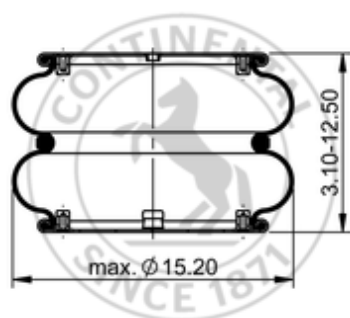

FD 530-22 374

64548

 lb	17.7 lb
	1/4-18 NPTF: max. 22 lbf ft
	3/8-16 UNC: max. 20 lbf ft

Cross-reference

Firestone Style	21
Firestone No.	W01-358-7145
FleetPride	AS7145
Goodyear	2B14-354
Goodyear Flex No.	578923353
Taurus	6329
Triangle	AS-4374
TRP	AS71450
Automann	SP2B34R-7145

OE Manufacturer/Reference No.

Manufacturer	Original-part no.	Model
Brake & Wheel	M3505	
Volvo	352033204	
Volvo	352033205	
Dayton	354-7145	
Hendrickson	S-13038	
Loadguard	SC2016	
Mack	57QL239	
Navistar/Fleetrite	554796C1	
Ridewell	1003587145C	
SAF Holland	57007145	