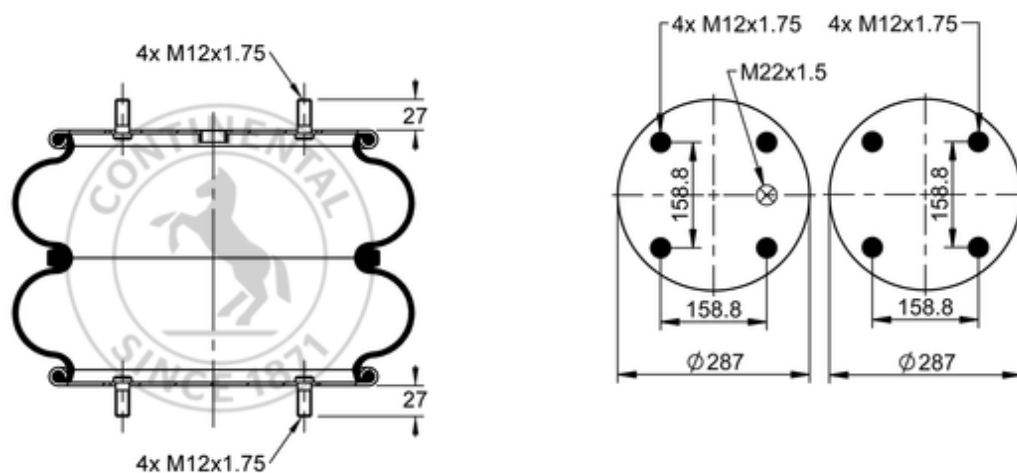

FD 530-22 826 Brazil

70410

	15.4 lb
	M12x1.75: max. 35 lbf ft
	M22x1.5: max. 22 lbf ft

### Cross-reference

Firestone Style	21
Firestone No.	W01-095-0346
Goodyear	578 2 2 8624
Goodyear Flex No.	578 2 3 8329