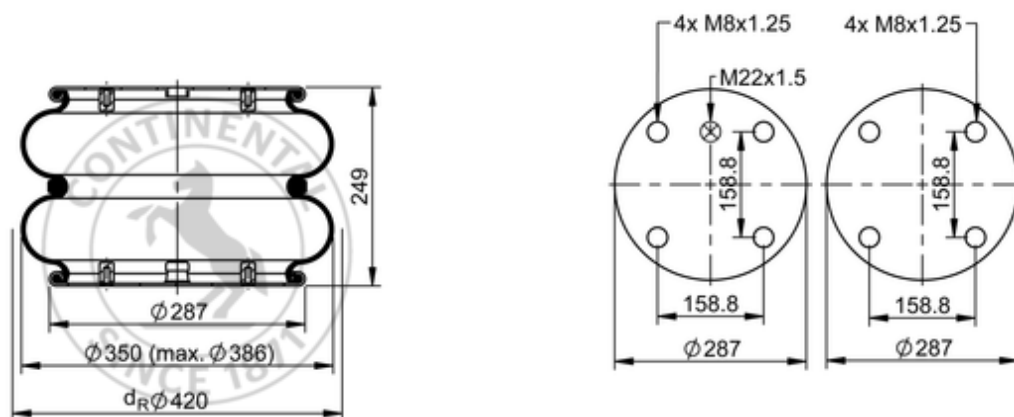

FD 530-22 859 Brazil

70411

	16.1 lb
	M22x1.5: max. 22 lbf ft
	M8: max. 20 lbf ft

Cross-reference

Firestone Style	21
Firestone No.	W01-095-0260
Goodyear	578 2 2 8452
Goodyear Flex No.	578 2 3 8329

OE Manufacturer/Reference No.

Manufacturer	Original-part no.	Model
--------------	-------------------	-------