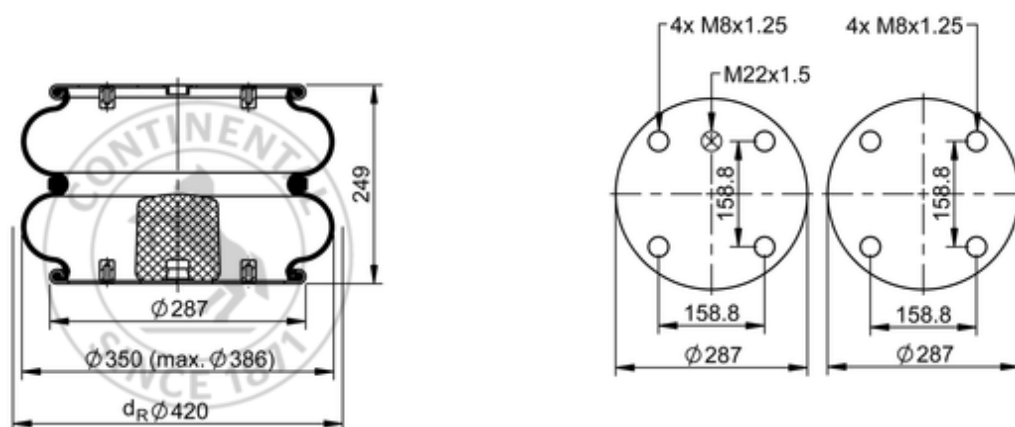

FD 530-22 860 Brazil

70412

	17.9 lb
	M22x1.5: max. 22 lbf ft
	M8: max. 20 lbf ft

### Cross-reference

Firestone Style	21
Firestone No.	W01-095-0261
Goodyear	578 2 2 8623
Goodyear Flex No.	578 2 3 8329