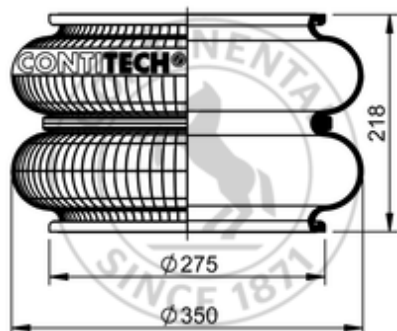

FD 530-22 S Brazil

70413

	6.8 lb
-------------------------------------------------------------------------------------	--------

Cross-reference

Firestone Style	21
Firestone No.	W01-095-0035
Goodyear Flex No.	578 2 3 8329

OE Manufacturer/Reference No.

Manufacturer	Original-part no.	Model
UNIFERRO	029060001	