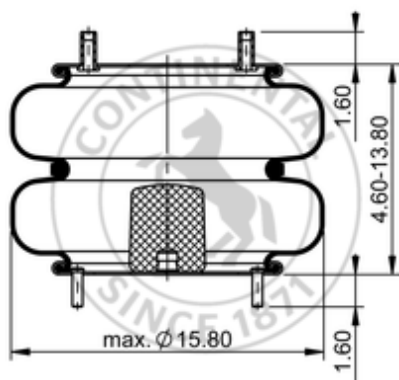

FD 530-30 449

64589

	21.2 lb
	1/2-13 UNC: max. 35 lbf ft
	1/4-18 NPTF: max. 22 lbf ft
	3/4-16 UNF: max. 50 lbf ft

Cross-reference

Firestone Style	21-2
Firestone No.	W01-358-6803
FleetPride	AS6803
Goodyear	2B14-366
Goodyear Flex No.	578923353
Taurus	6336
Triangle	AS-4449

TRP	AS68030
Automann	SP2B34RB-6803

OE Manufacturer/Reference No.

Manufacturer	Original-part no.	Model
Dayton	354-6803	
Hendrickson	S-6412	
Loadguard	SC2129	
SAF Holland	57006803	