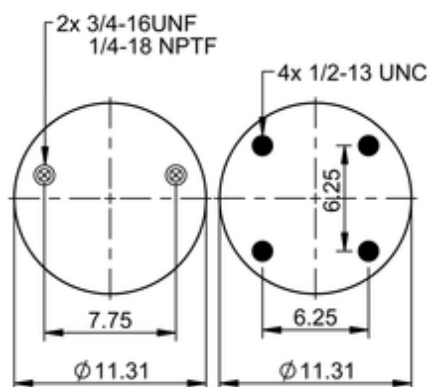

FD 530-30 449

64589

	21.2 lb
	1/2-13 UNC: max. 35 lbf ft
	1/4-18 NPTF: max. 22 lbf ft
	3/4-16 UNF: max. 50 lbf ft

Cross-reference

Firestone Style	21-2
Firestone No.	W01-358-6803
FleetPride	AS6803
Goodyear	2B14-366
Goodyear Flex No.	578923353
Taurus	6336
Triangle	AS-4449

TRP	AS68030
Automann	SP2B34RB-6803

OE Manufacturer/Reference No.

Manufacturer	Original-part no.	Model
Dayton	354-6803	
Hendrickson	S-6412	
Loadguard	SC2129	
SAF Holland	57006803	