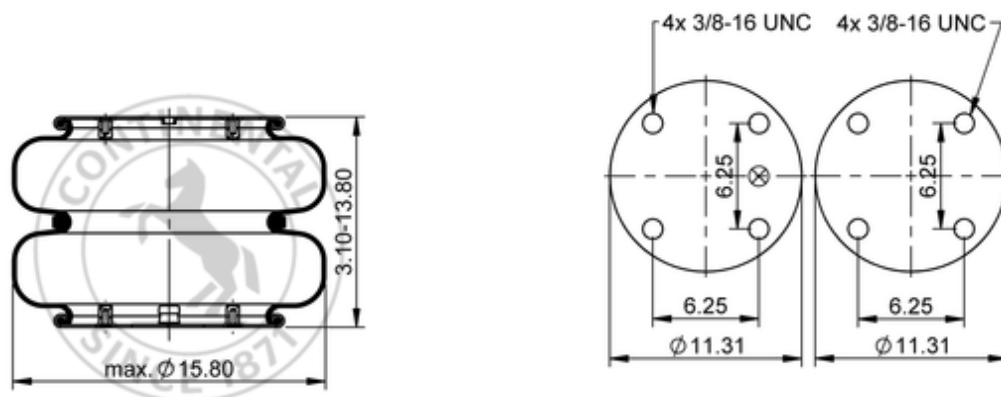

FD 530-30 518

64591

	17.9 lb
	1/4-18 NPTF: max. 22 lbf ft
	3/8-16 UNC: max. 20 lbf ft

Cross-reference

Firestone Style	21-2
Firestone No.	W01-358-6800
FleetPride	AS6800
Goodyear	2B14-362
Goodyear Flex No.	566923356
Taurus	6336
Triangle	AS-4518
TRP	AS68000
Automann	SP2B34RB-6800