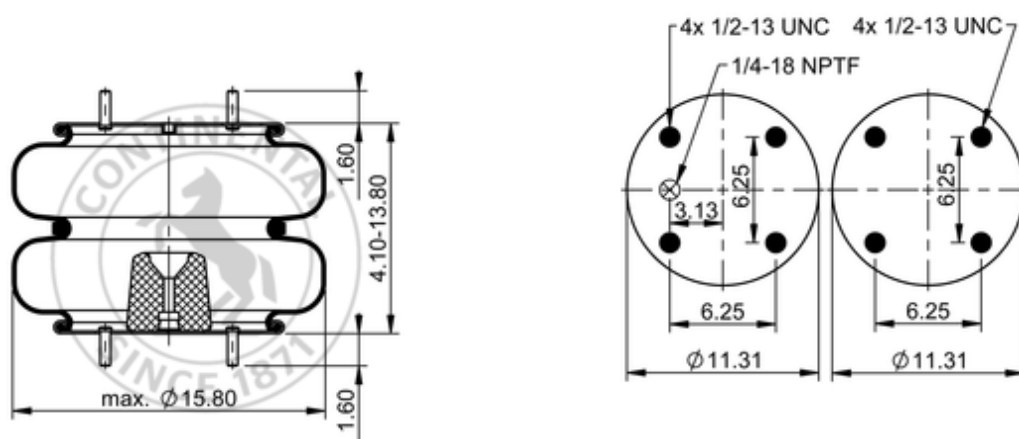

FD 530-30 519

64592

	21.2 lb
	1/2-13 UNC: max. 35 lbf ft
	1/4-18 NPTF: max. 22 lbf ft

### Cross-reference

Firestone Style	21-2
Firestone No.	W01-358-6808
FleetPride	AS6808
Taurus	6336
Triangle	AS-4519
TRP	AS68080
Automann	SP2B34RB-6808

OE Manufacturer/Reference No.

<b>Manufacturer</b>	<b>Original-part no.</b>	<b>Model</b>
Watson & Chalin	AS-0034	
Tuthill	11332	
Tuthill	15664	