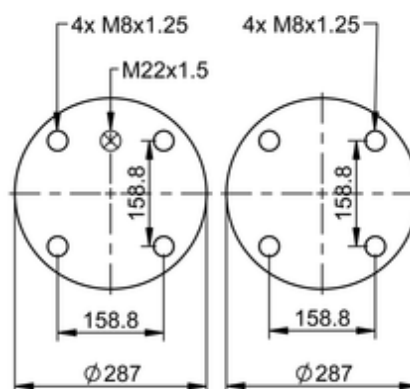

FD 530-30 861 Brazil

70414

	16.5 lb
	M22x1.5: max. 22 lbf ft
	M8: max. 20 lbf ft

Cross-reference

Firestone Style	21-2
Firestone No.	W01-095-0264
Goodyear	578 2 2 8451
Goodyear Flex No.	578 2 3 8336

OE Manufacturer/Reference No.

Manufacturer	Original-part no.	Model
--------------	-------------------	-------