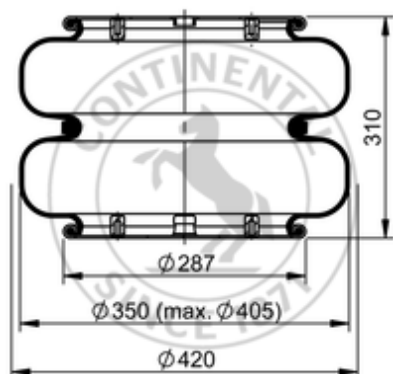

FD 530-30 861 Brazil

70414

	16.5 lb
	M22x1.5: max. 22 lbf ft
	M8: max. 20 lbf ft

Cross-reference

Firestone Style	21-2
Firestone No.	W01-095-0264
Goodyear	578 2 2 8451
Goodyear Flex No.	578 2 3 8336

OE Manufacturer/Reference No.