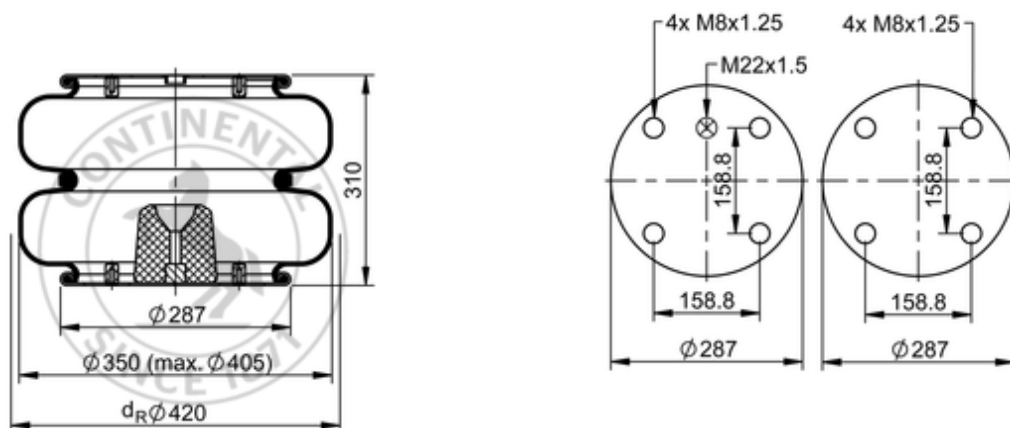

FD 530-30 862 Brazil

70415

	18.5 lb
	M22x1.5: max. 22 lbf ft
	M8: max. 20 lbf ft

Cross-reference

Firestone Style	21-2
Firestone No.	W01-095-0265
Goodyear	578 2 2 8453
Goodyear Flex No.	578 2 3 8336

OE Manufacturer/Reference No.

Manufacturer	Original-part no.	Model
HBZ	8000613	