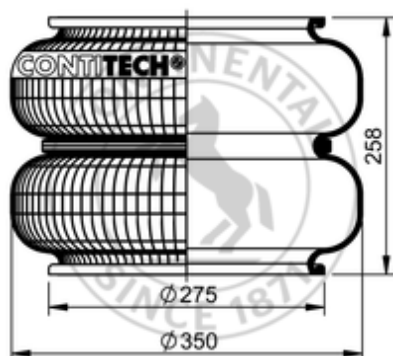

FD 530-30 S Brazil

70717

 lb	6.6 lb
----------------------------------------------------------------------------------------	--------

Cross-reference

Firestone Style	21-2
Firestone No.	W01-095-0169
Goodyear Flex No.	578 2 3 8336

OE Manufacturer/Reference No.

Manufacturer	Original-part no.	Model
RANDON	208003862	