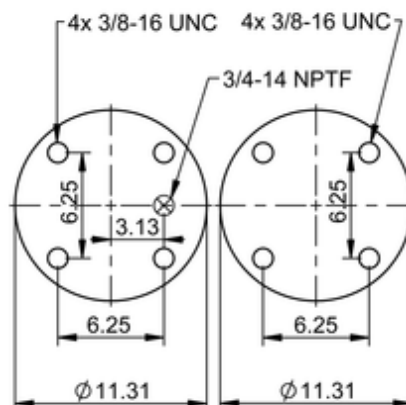

FD 530-35 1165

77199

| | |
|---|-----------------------------|
|  | 15.7 lb |
|  | 3/4-14 NPTF: max. 22 lbf ft |
|  | 3/8-16 UNC: max. 18 lbf ft |

Cross-reference

| | |
|-------------------|----------------|
| Firestone Style | 21D-2 |
| Firestone No. | W01-358-9529 |
| Goodyear | 2B14-363 |
| Goodyear Flex No. | 578923356 |
| Automann | SP2B34RC-C1165 |