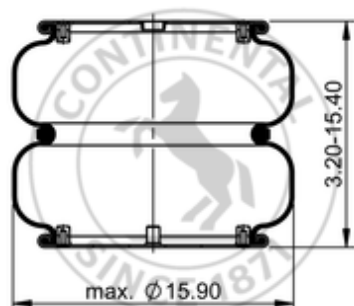

FD 530-35 1165

77199

| | |
|---|-----------------------------|
|  | 15.7 lb |
|  | 3/4-14 NPTF: max. 22 lbf ft |
|  | 3/8-16 UNC: max. 18 lbf ft |

Cross-reference

| | |
|-------------------|----------------|
| Firestone Style | 21D-2 |
| Firestone No. | W01-358-9529 |
| Goodyear | 2B14-363 |
| Goodyear Flex No. | 578923356 |
| Automann | SP2B34RC-C1165 |