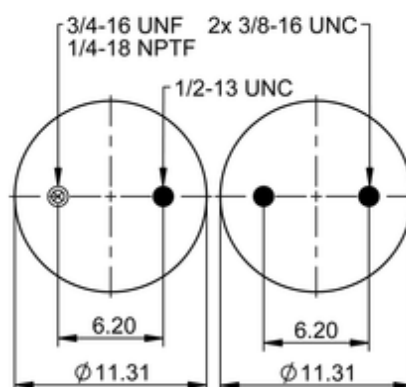

FD 530-35 530

64604

	20.5 lb
	1/4-18 NPTF: max. 22 lbf ft
	3/4-16 UNF: max. 50 lbf ft
	3/8-16 UNC: max. 20 lbf ft