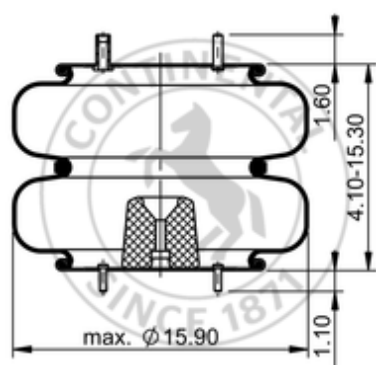

FD 530-35 530

64604

	20.5 lb
	1/4-18 NPTF: max. 22 lbf ft
	3/4-16 UNF: max. 50 lbf ft
	3/8-16 UNC: max. 20 lbf ft

<b>Manufacturer</b>	<b>Original-part no.</b>	<b>Model</b>
Histeer	10316	
Reyco	19983-01	
Watson & Chalin	AS-0089-1G	