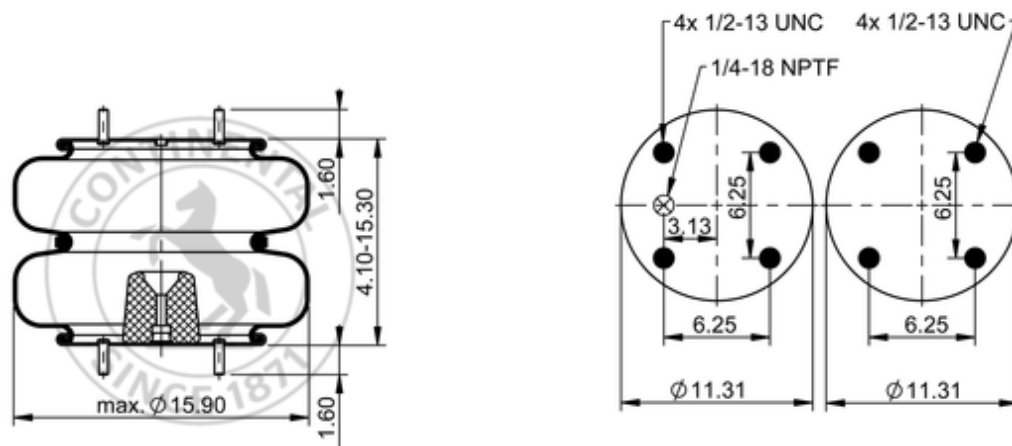

FD 530-35 543

64605

	20.8 lb
	1/2-13 UNC: max. 35 lbf ft
	1/4-18 NPTF: max. 22 lbf ft

Cross-reference

Firestone Style	233-2
Firestone No.	W01-358-6799
FleetPride	AS6799
Goodyear	2B14-476
Goodyear Flex No.	578923356
Taurus	6412
Triangle	AS-4543
TRP	AS67990
Automann	SP2B34RC-6799

OE Manufacturer/Reference No.

Manufacturer	Original-part no.	Model
SAF Holland	90557203	