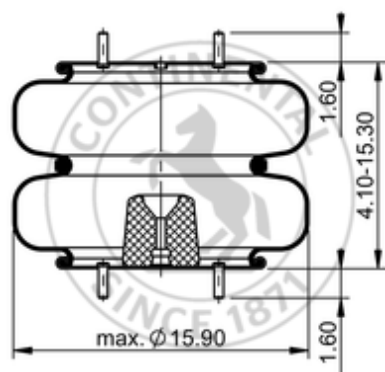

FD 530-35 544

64606

| | |
|--|-----------------------------|
|  lb | 20.8 lb |
|  | 1/2-13 UNC: max. 35 lbf ft |
|  | 1/4-18 NPTF: max. 22 lbf ft |

Cross-reference

| | |
|-------------------|---------------|
| Firestone Style | 233-2 |
| Firestone No. | W01-358-7782 |
| FleetPride | AS7782 |
| Goodyear | 2B14-470 |
| Goodyear Flex No. | 578923356 |
| Taurus | 6412 |
| Triangle | AS-4544 |
| TRP | AS77820 |
| Automann | SP2B34RC-7782 |