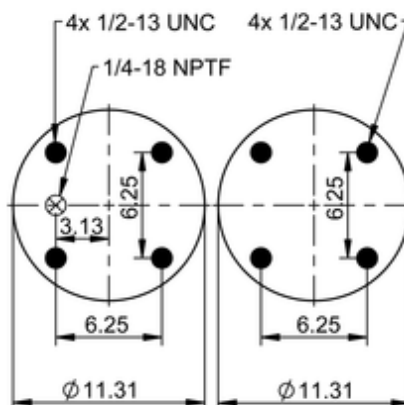

FD 530-35 544

64606

| | |
|--|-----------------------------|
|  lb | 20.8 lb |
|  | 1/2-13 UNC: max. 35 lbf ft |
|  | 1/4-18 NPTF: max. 22 lbf ft |

Cross-reference

| | |
|-------------------|---------------|
| Firestone Style | 233-2 |
| Firestone No. | W01-358-7782 |
| FleetPride | AS7782 |
| Goodyear | 2B14-470 |
| Goodyear Flex No. | 578923356 |
| Taurus | 6412 |
| Triangle | AS-4544 |
| TRP | AS77820 |
| Automann | SP2B34RC-7782 |