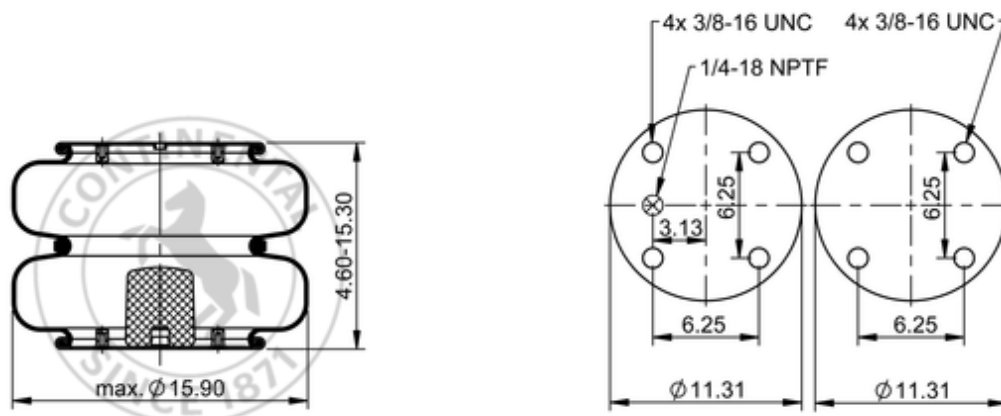

FD 530-35 545

64607

| | |
|---|-----------------------------|
|  | 20.2 lb |
|  | 1/4-18 NPTF: max. 22 lbf ft |
|  | 3/8-16 UNC: max. 20 lbf ft |

Cross-reference

| | |
|-----------------|---------------|
| Firestone Style | 233-2 |
| Firestone No. | W01-358-7781 |
| FleetPride | AS7781 |
| Taurus | 6412 |
| Triangle | AS-4545 |
| TRP | AS77810 |
| Automann | SP2B34RC-7781 |

OE Manufacturer/Reference No.

| Manufacturer | Original-part no. | Model |
|---------------------|--------------------------|--------------|
| Cush | C-0083 | |
| Ridewell | 1003587781C | |