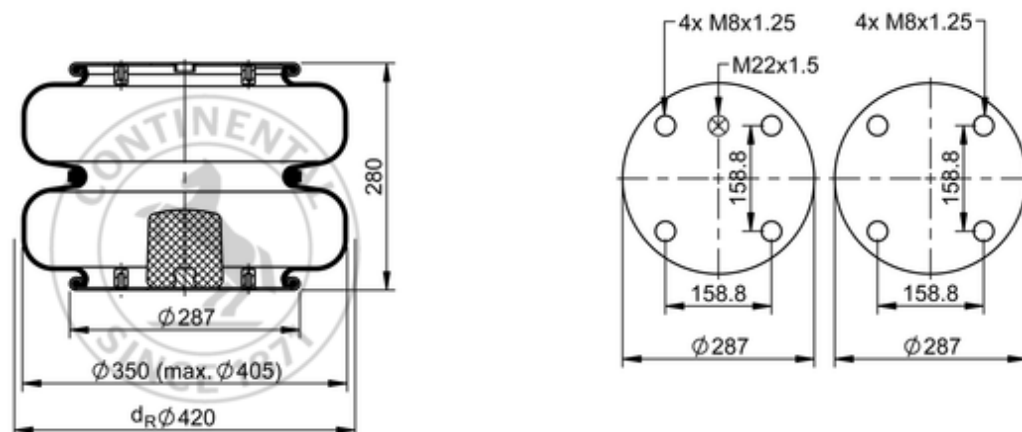

FD 530-35 844 Brazil

68658

	19.4 lb
	M22x1.5: max. 22 lbf ft
	M8: max. 20 lbf ft

Cross-reference

Firestone Style	233-2
Firestone No.	W01-095-0289
Goodyear	578 2 2 8598
Goodyear Flex No.	578 2 3 8338

OE Manufacturer/Reference No.

Manufacturer	Original-part no.	Model
FACCHINI	03.08.5017.01	