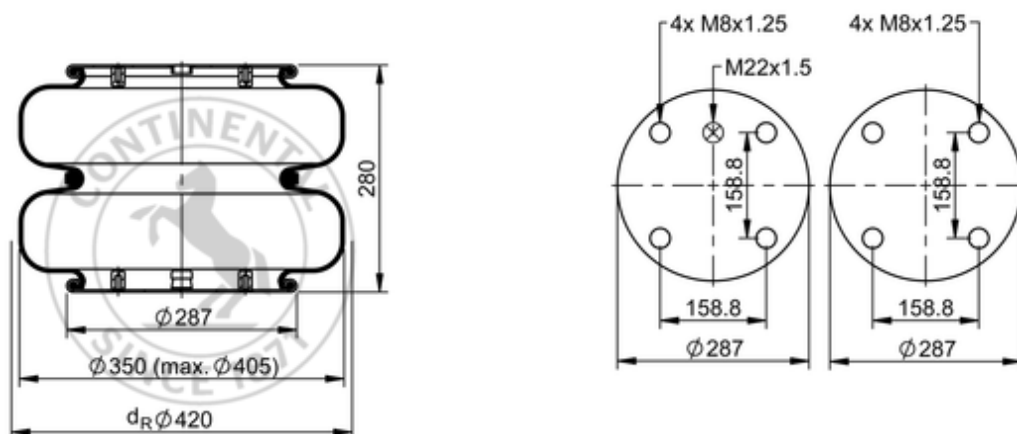

FD 530-35 845 Brazil

68649

	17.4 lb
	M22x1.5: max. 22 lbf ft
	M8: max. 20 lbf ft

Cross-reference

Firestone Style	233-2
Firestone No.	W01-095-0508
Goodyear	578 2 2 8725
Goodyear Flex No.	578 2 3 8338

OE Manufacturer/Reference No.

Manufacturer	Original-part no.	Model
HBZ	80006-33	