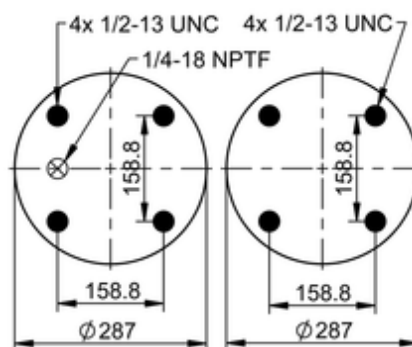

FD 530-35 863 Brazil

70416

	20.5 lb
	1/2-13 UNC: max. 35 lbf ft
	1/4-18 NPTF: max. 20 lbf ft

Cross-reference

Firestone Style	233-2
Firestone No.	W01-095-0458

OE Manufacturer/Reference No.

Manufacturer	Original-part no.	Model
--------------	-------------------	-------