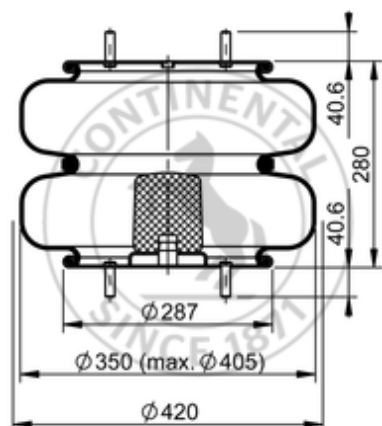

FD 530-35 863 Brazil

70416

	20.5 lb
	1/2-13 UNC: max. 35 lbf ft
	1/4-18 NPTF: max. 20 lbf ft

Cross-reference

Firestone Style	233-2
Firestone No.	W01-095-0458

OE Manufacturer/Reference No.

Manufacturer	Original-part no.	Model
--------------	-------------------	-------