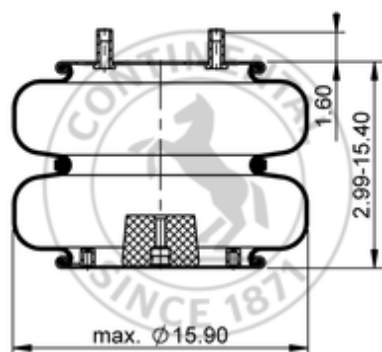

FD 530-35 912

78235

	18.1 lb
	1/2-13 UNC: max. 35 lbf ft
	1/4-18 NPTF: max. 22 lbf ft
	3/4-16 UNF: max. 50 lbf ft

### OE Manufacturer/Reference No.

Manufacturer	Original-part no.	Model
SAF Holland	90557423	