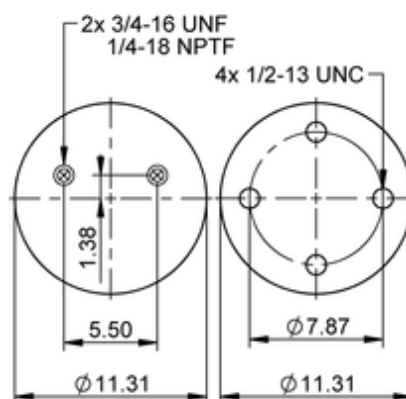

FD 530-35 912

78235

	18.1 lb
	1/2-13 UNC: max. 35 lbf ft
	1/4-18 NPTF: max. 22 lbf ft
	3/4-16 UNF: max. 50 lbf ft

### OE Manufacturer/Reference No.

Manufacturer	Original-part no.	Model
SAF Holland	90557423	